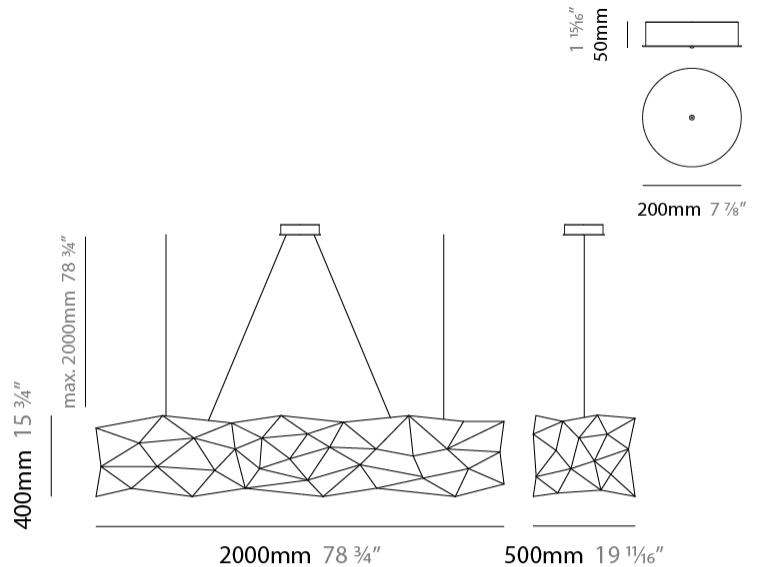

1. To build a product code in our configurator select the specify button on the base model # product page
2. To build a manual product code on this datasheet choose from the options listed below in blue font and add the suffix to the base model #

GENERAL

Series: Universe Abstract
Brand: Quasar
Division: Design
Mounting Type: Suspension
Mounting Location: Ceiling
Subcategory: Ambient

PHYSICAL

Shape: Abstract
Length (mm): 2000
Length (in): 78 ¾
Width (mm): 500
Width (in): 19 11/16
Height (mm): 400
Height (in): 15 ¾
Max. Overall Height (mm): 2000
Max. Overall Height (in): 78 ¾
Light Distribution: Omnidirectional
Weight (kg): 4.5
Weight (lbs): 9.9
[Fixture Finish: NIC / BRA / BBR](#)
Fixture Material: Metal
Upon Request: Custom Sizes

ELECTRICAL

Number of Lamps: 70
Lamp Type: LED Retrofit
Input Wattage (W): 23.1
Bulb Included: Bulb Included
Max. Wattage Per Lamp (W): 0.33
Lamp Base: E10
[Dimming: Non-Dimming / Phase Dimming (120vac Only)](#)
Driver Included: Yes
Driver Location: Integrated
Driver Type: Constant Voltage - 120/277Vac
Driver Class: Class 2
Input Voltage (V): 120 - 277
Output Voltage (V): 12
Lamp Voltage (V): 12
Upon Request: (Not included - see components) Integral: 0-10Vdc dimming

LED

[Color Temperature (°K): 2600 / 3000 / 3500](#)
Max. Delivered Lumen (lm): 1610 (2600K)
CRI: >90 CRI
Lamp Life (hrs): 50000

OPTICAL

RATINGS AND CERTIFICATIONS

Certified By: Certified for North American Standards
IP rating: IP20