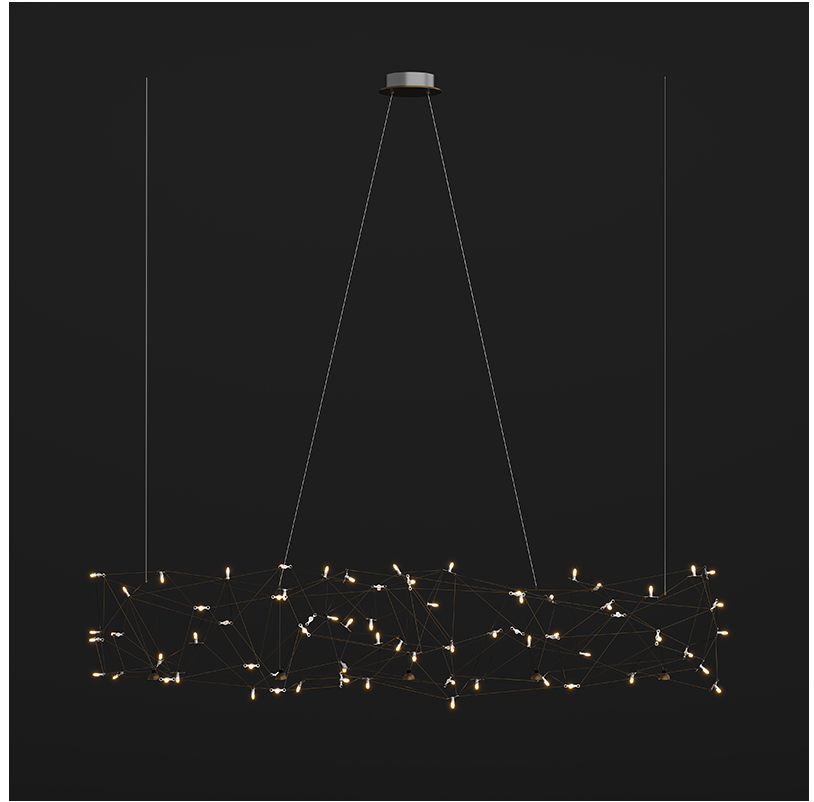

1. To build a product code in our configurator select the specify button on the base model # product page
2. To build a manual product code on this datasheet choose from the options listed below in blue font and add the suffix to the base model #

GENERAL

Series: Universe Abstract
Brand: Quasar
Division: Design
Mounting Type: Suspension
Mounting Location: Ceiling
Subcategory: Ambient

PHYSICAL

Shape: Abstract
Length (mm): 2000
Length (in): 78 ¾
Width (mm): 500
Width (in): 19 11/16
Height (mm): 400
Height (in): 15 ¾
Max. Overall Height (mm): 2000
Max. Overall Height (in): 78 ¾
Light Distribution: Omnidirectional
Weight (kg): 4.5
Weight (lbs): 9.9
[Fixture Finish: NIC / BRA / BBR](#)
Fixture Material: Metal
Upon Request: Custom Sizes

ELECTRICAL

Number of Lamps: 70
Lamp Type: LED Retrofit
Input Wattage (W): 23.1
Bulb Included: Bulb Included
Max. Wattage Per Lamp (W): 0.33
Lamp Base: E10
[Dimming: Non-Dimming / Phase Dimming (120vac Only)](#)
Driver Included: Yes
Driver Location: Integrated
Driver Type: Constant Voltage - 120/277Vac
Driver Class: Class 2
Input Voltage (V): 120 - 277
Output Voltage (V): 12
Lamp Voltage (V): 12
Upon Request: (Not included - see components) Integral: 0-10Vdc dimming

LED

[Color Temperature (°K): 2600 / 3000 / 3500](#)
Max. Delivered Lumen (lm): 1610 (2600K)
CRI: >90 CRI
Lamp Life (hrs): 50000

OPTICAL

RATINGS AND CERTIFICATIONS

Certified By: Certified for North American Standards
IP rating: IP20